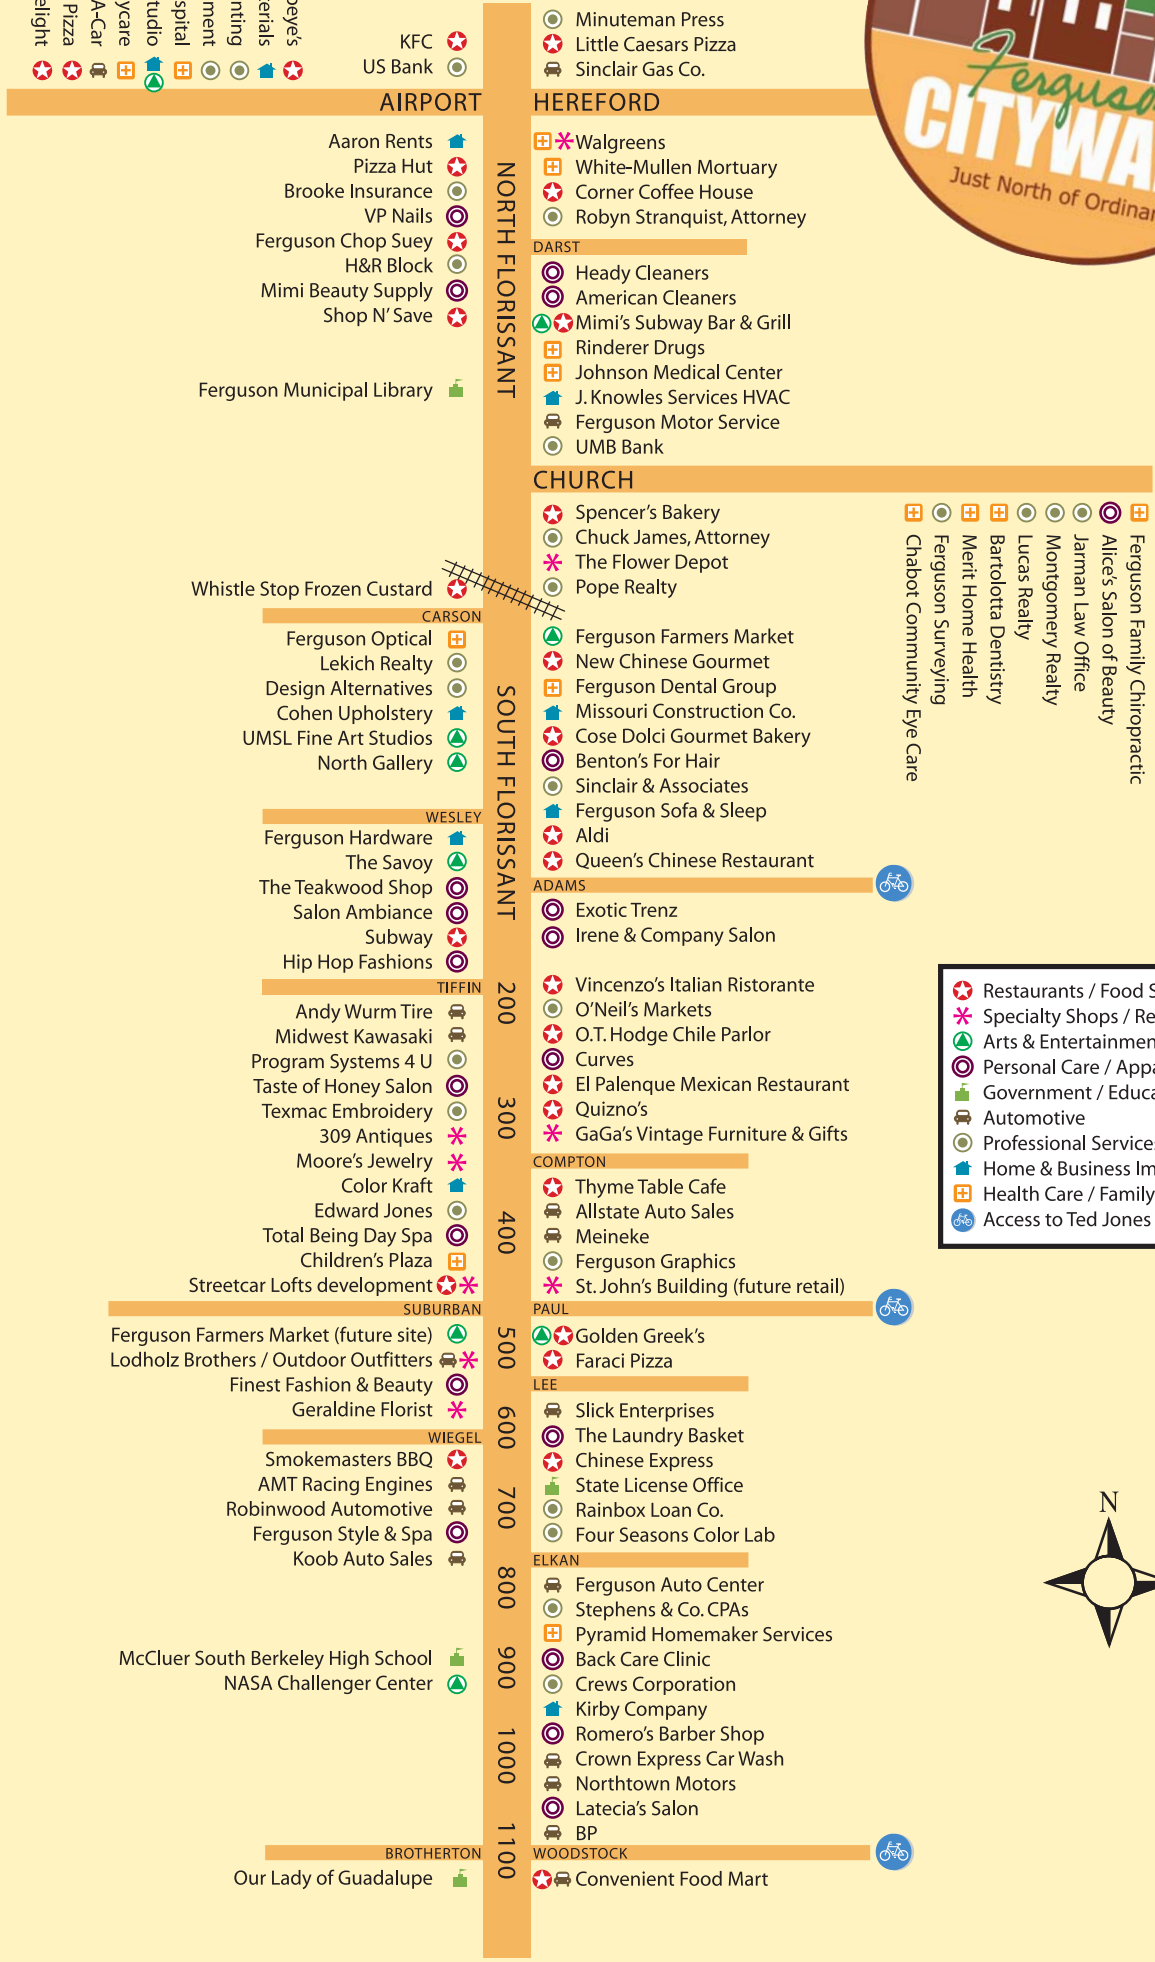

- 500 Airport development
- Ferguson Animal Hospital
- Painted Effects Studio
- Happy-Go-Lucky Daycare
- Aboard Rent-A-Car
- Imos Pizza
- Southern Delight
- Popeye's
- Negwer Materials
- Ferguson Printing

**FIVE**  
minutes  
**FROM:**

Highways 70, 270 & 170 • University of Missouri - St. Louis • Touhill Performing Arts Center  
Metrolink • Express Scripts • Boeing • Emerson • DRS Technologies • Lambert Airport  
St. Louis Community College • Plaza on the Boulevard • Ted Jones Bike Trail • NorthPark